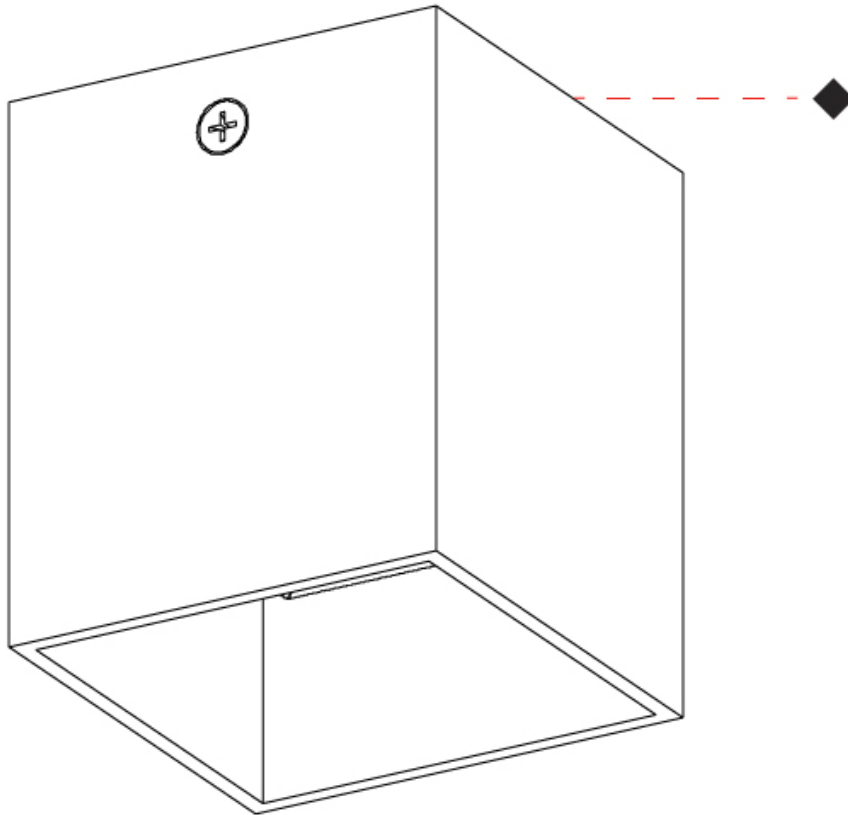

DAU SINGLE SURFACE

D92130R9-

PROJECT _____

TYPE _____

SPECIFIER _____

QUANTITY _____

DATE _____

D