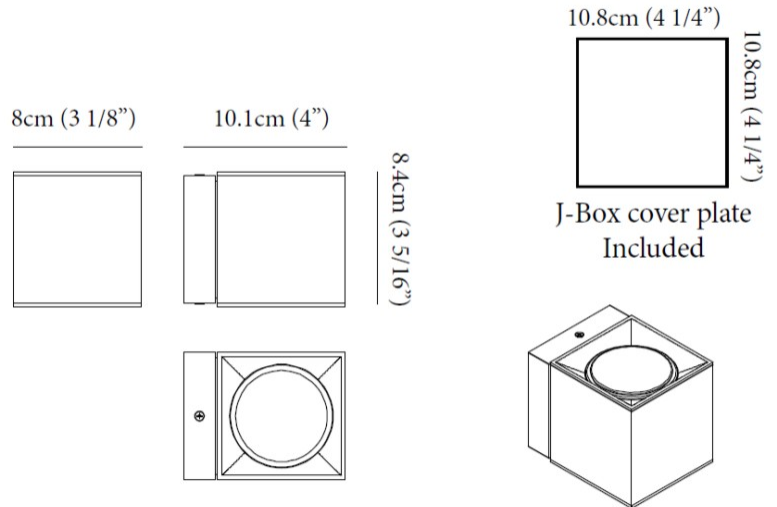

DAU SINGLE COVERED SURFACE

D93081-

base number _____
Finish Options _____

1. To build a product code in our configurator select the specify button on the base model # product page
2. To build a manual product code on this datasheet choose from the options listed below in blue font and add the suffix to the base model #

GENERAL

Series: Dau _____
Subseries: Dau Single Covered _____
Brand: Milan _____
Division: Design _____
Mounting Type: Surface _____
Mounting Location: Wall _____
Subcategory: Downlight _____

PHYSICAL

Shape: Cube _____
Length (mm): 80 _____
Length (in): 3 1/8 _____
Height (mm): 84 _____
Depth (mm): 101 _____
Height (in): 3 1/3 _____
Depth (in): 4 _____
Extension (mm): 101 _____
Extension (in): 4 _____
Light Distribution: Direct _____
Weight (kg): 0.82 _____
Weight (lbs): 1.81 _____
Fixture Finish: [BAL](#) / [MWL](#) / [BSL](#) _____
Fixture Material: Extruded Aluminum _____

ELECTRICAL

Number of Lamps: 1 _____
Lamp Type: LED Retrofit _____
Lamp Shape: MR16 _____
Bulb Included: Bulb Not Included _____
Max. Wattage Per Lamp (W): 4 _____
Lamp Base: GU10 _____
Input Voltage (V): 120Vac Direct Line _____

LED

OPTICAL

RATINGS AND CERTIFICATIONS

Certified By: Certified for North American Standards _____
IP rating: IP20 _____